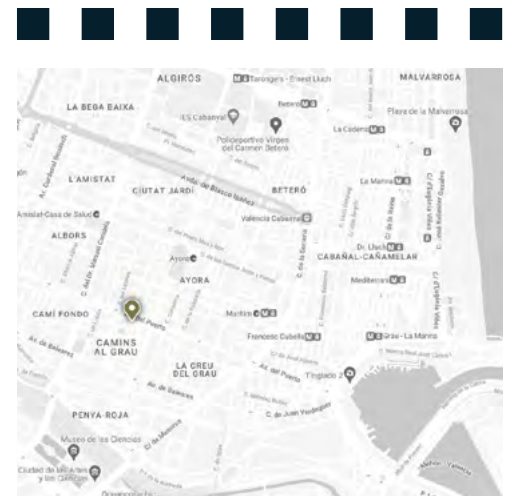

From the Turia to the Port, the essence of Valencia stays with us

Eurostars Acteón is a tailor-made accommodation in Valencia. Contemporary, with all types of services and facilities, and a warm and welcoming atmosphere which invites you to enjoy a worry-free stay.

Its location between the Turia gardens, where you'll find the City of Arts and Sciences, and the Port and Valencian beaches, is one of the main attractions of Eurostars Acteón.

Carrer de Vicente Beltrán Grimal, 2
46023 Valencia, Spain

DISTANCES

Airport: 13 km
City center: 4.5 km
Fairground: 16.5 km
Train station: 5.5 km
Bus stop: 100 m
Metro stop: 800 m
Port: 3.8 m
Beach: 5 km
Golf course: 17 km

GENERAL SERVICES

- Entrances adapted
- Air conditioning
- Vehicle rentals
- Bar-café
- Business centre
- Wi-Fi internet connection
- Concierge
- Baggage consignment
- Breakfast buffet
- Covered car park
- Outdoor car park
- Newspapers in communal areas
- 24-hour Reception
- Restaurant
- Meeting rooms for events
- Banquet and celebration services
- Room service
- Laundry-dry cleaning service
- Babysitting services